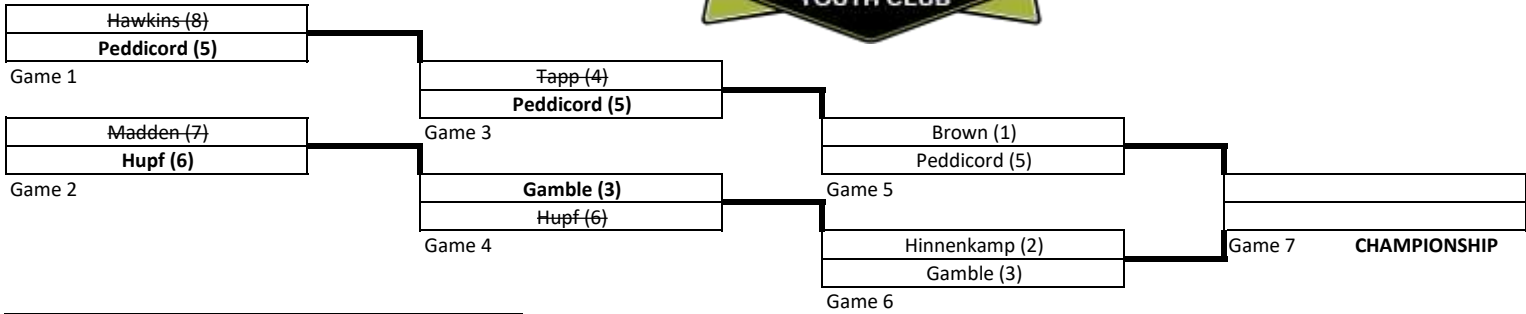

4th Grade Girls

Match	Time	Location	Date
Game 1	5:00 PM	Chase Lake Elm.	11-Mar
Game 2	6:00 PM	Chase Lake Elm.	11-Mar
Game 3	7:00 PM	Chase Lake Elm.	11-Mar
Game 4	6:00 PM	Chase Lake Elm.	13-Mar
Game 5	9:00 AM	Meadowdale MS	16-Mar
Game 6	10:00 AM	Meadowdale MS	16-Mar
Game 7	11:00 AM	Meadowdale MS	16-Mar